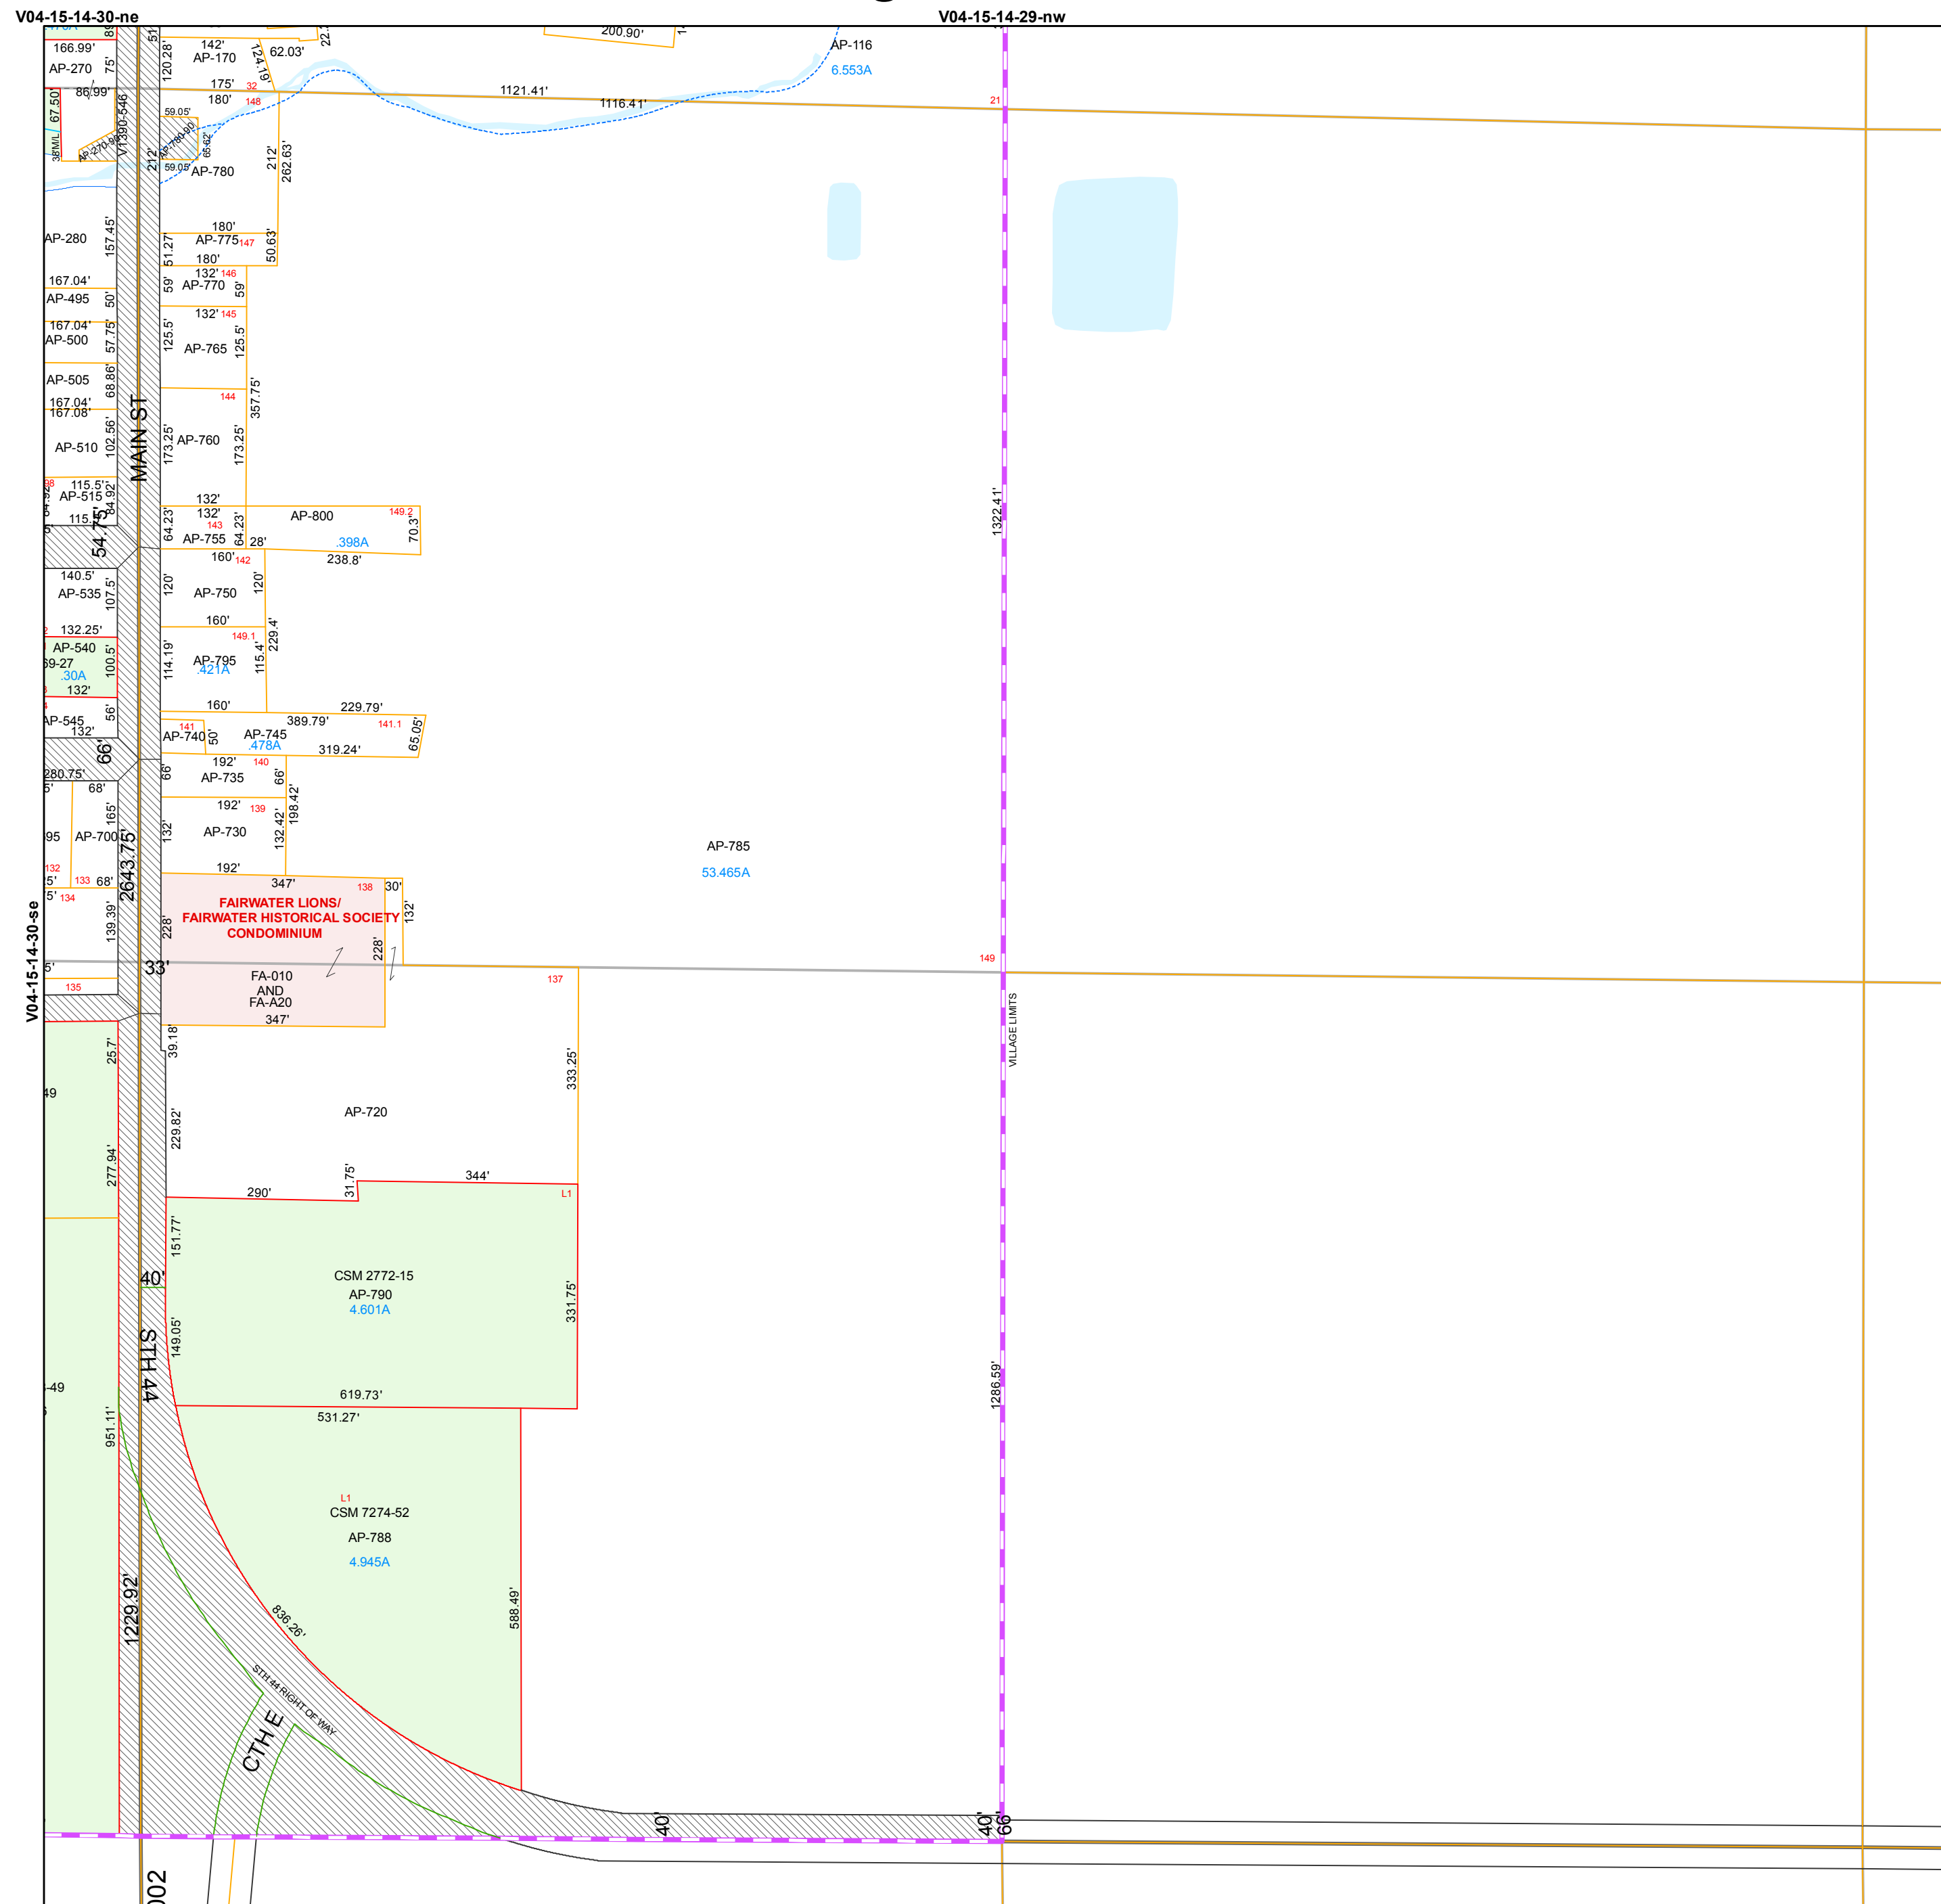

Village of Fairwater

Fond du Lac
County, WI

NW ¼
Section 29
Town 15
Range 14

V04-15-14-29-00-000-00
Town Code Town Range Section ¼-¼ Section

06	05	02	01
07	08	03	04
10	09	14	13
11	12	15	16

- subdivision plat/CSM
- road row
- road centerline/parcel
- hydro/parcel
- parcel line
- road row (NPF)
- municipal boundary
- section
- quarter & quarter quarter
- easement
- - - lot line (NPF)
- - - hydro line (NPF)
- water meander
- vacation or dedication
- S plat of survey
- dedicated row
- vacated row
- fee simple row
- improvement only
- rail row
- vacated plat
- subdivision
- CSM
- open water

[Back to Village Main Page](#)

Village of Fairwater

Fond du Lac
County, WI

SW ¼
Section 29
Town 15
Range 14

V04-15-14-29-00-000-00
Town Code Town Range Section ¼-¼ Section

V04-15-14-99-00-000-00
Subdivision

06	05	02	01
07	08	03	04
10	09	14	13
11	12	15	16

- subdivision plat/CSM
- road row
- road centerline/parcel
- hydro/parcel
- parcel line
- road row (NPF)
- - - municipal boundary
- section
- quarter & quarter quarter
- - - easement
- - - lot line (NPF)
- - - hydro line (NPF)
- water meander
- vacation or dedication
- S plat of survey
- dedicated row
- vacated row
- fee simple row
- rail row
- vacated plat
- subdivision
- CSM
- open water