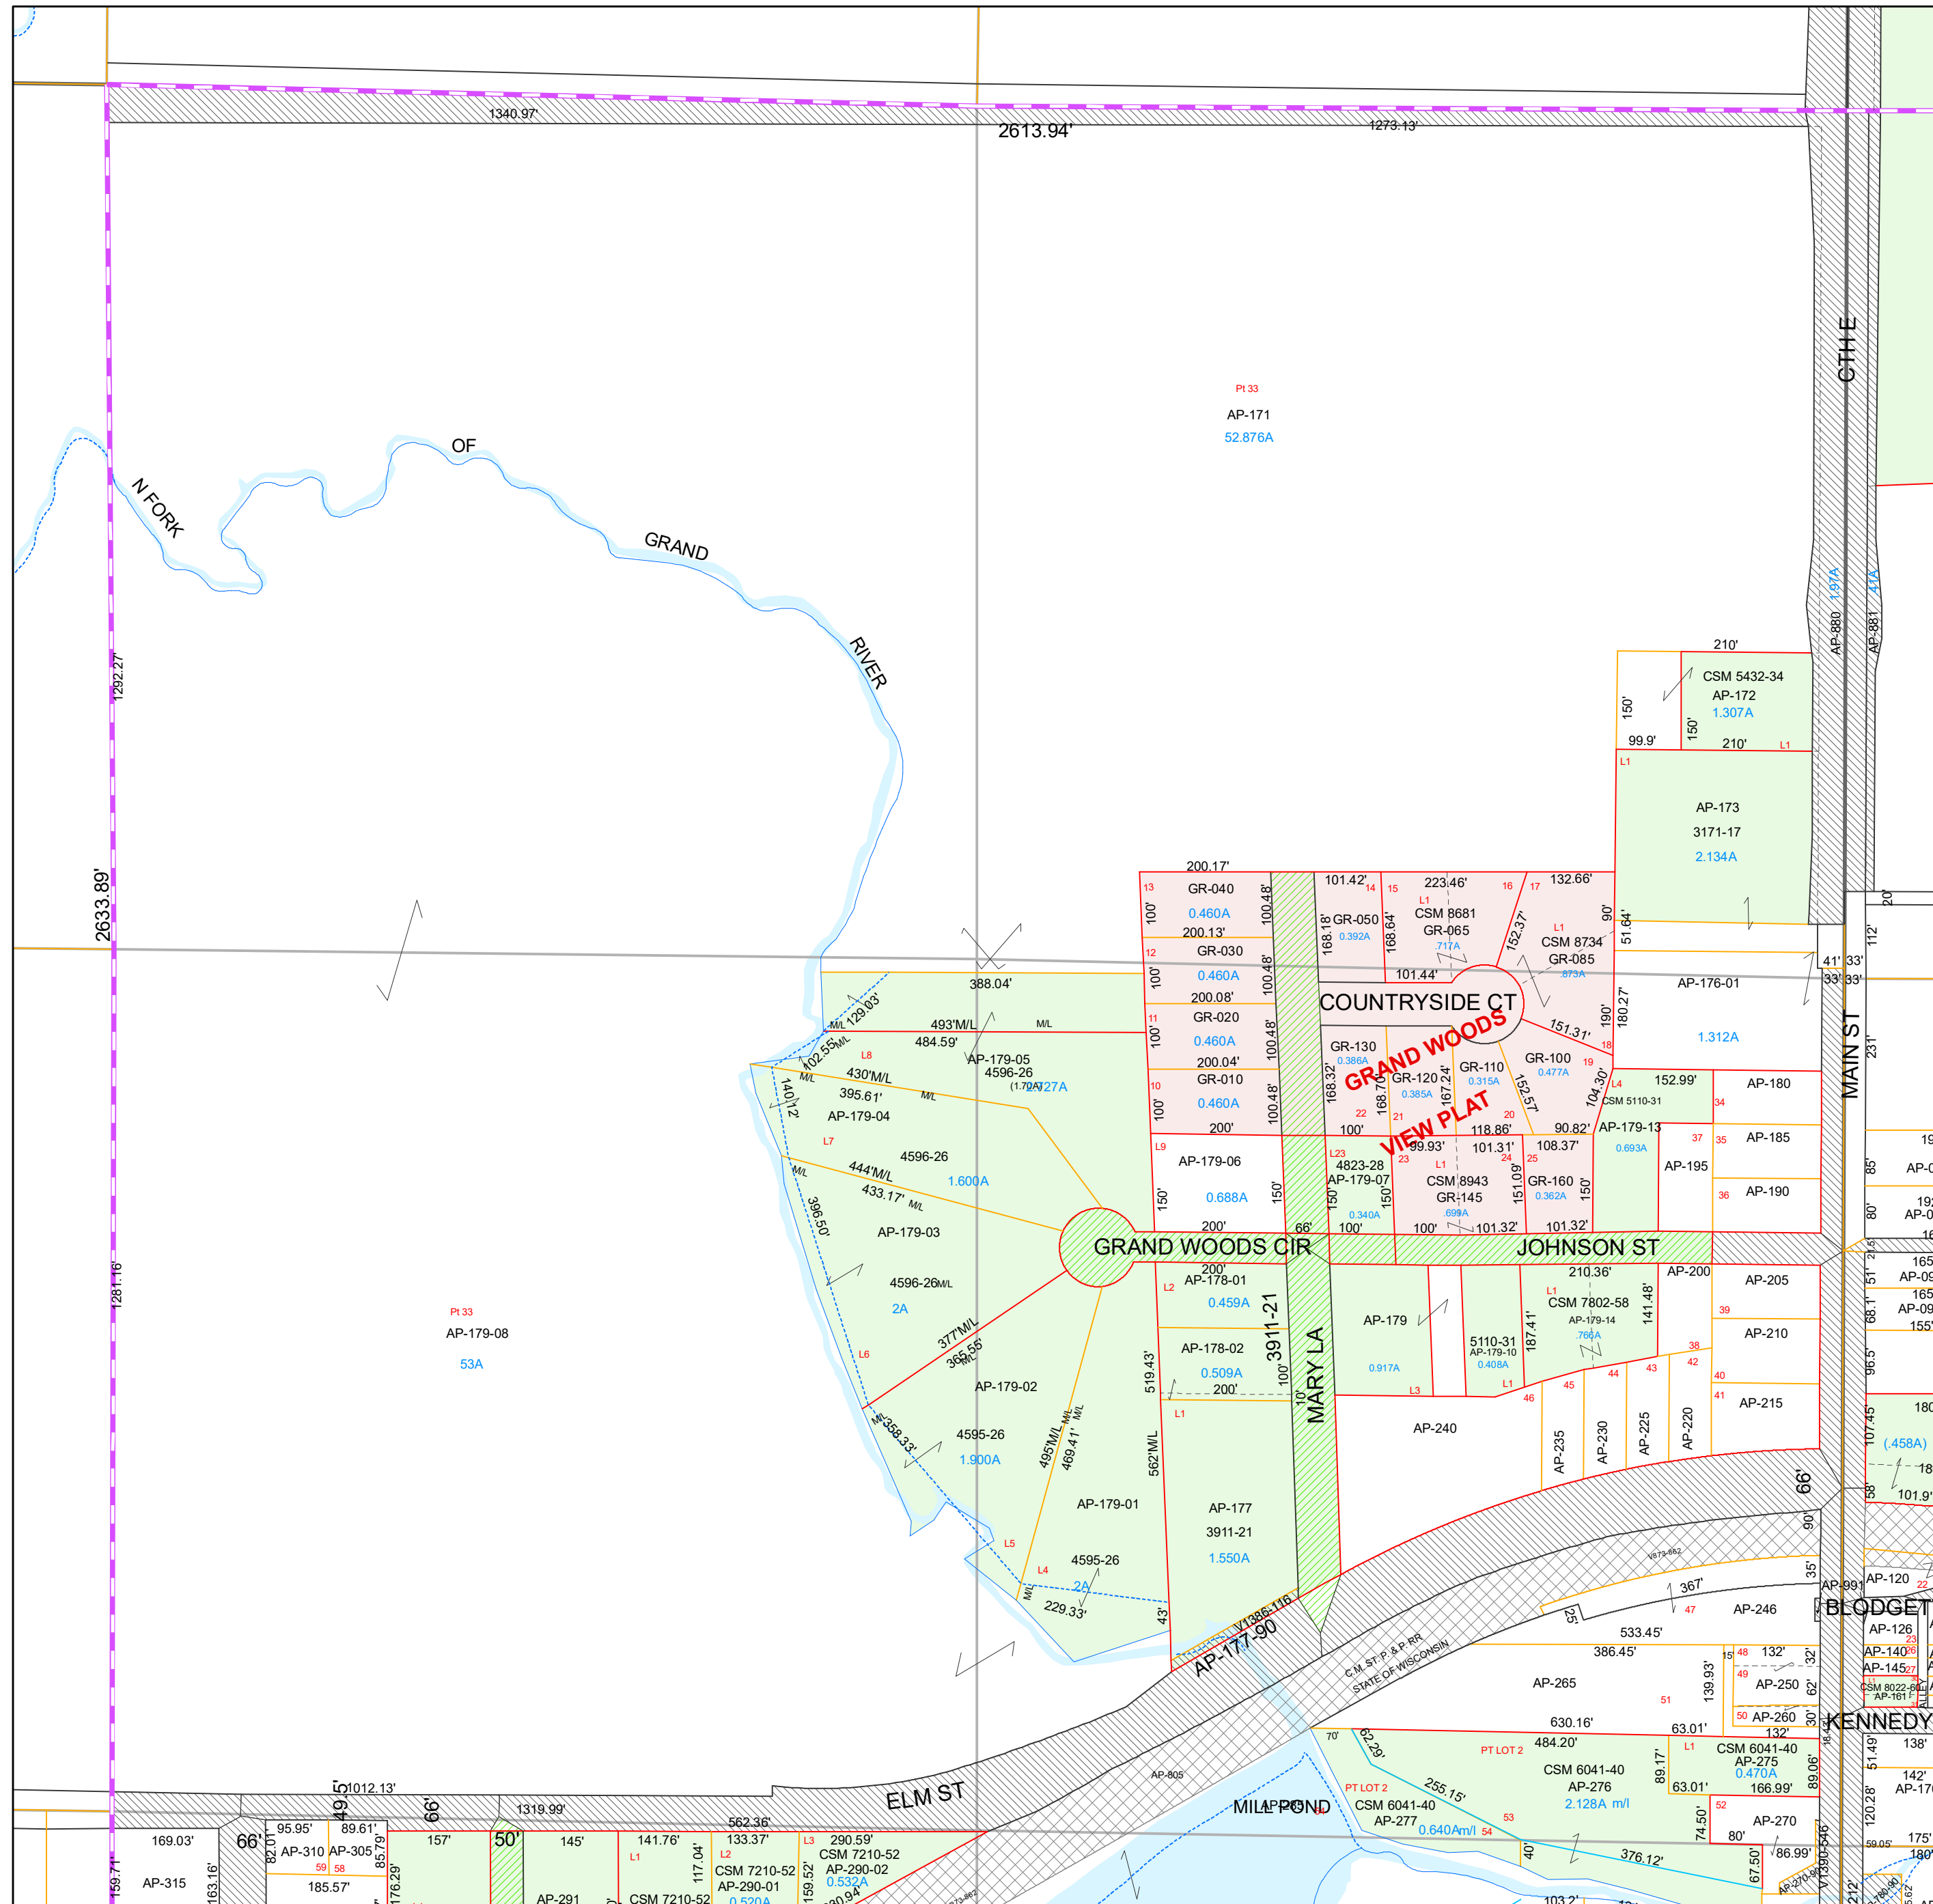

Village of Fairwater

Fond du Lac
County, WI

Town 15
Range 14

- US Highway
- State Highway
- County Highway
- Town Road
- Municipal Road
- Private Road
- Township
- Section
- Quarter Section
- City
- Village

Village of Fairwater

Fond du Lac
County, WI

NW ¼
Section 29
Town 15
Range 14

V04-15-14-29-00-000-00
Town Code Town Range Section ¼-¼ Section

06	05	02	01
07	08	03	04
10	09	14	13
11	12	15	16

- subdivision plat/CSM
- road row
- road centerline/parcel
- hydro/parcel
- parcel line
- road row (NPF)
- municipal boundary
- section
- quarter & quarter quarter
- easement
- - - lot line (NPF)
- - - hydro line (NPF)
- water meander
- vacation or dedication
- S plat of survey
- dedicated row
- vacated row
- fee simple row
- improvement only
- rail row
- vacated plat
- subdivision
- CSM
- open water

[Back to Village Main Page](#)

Village of Fairwater

Fond du Lac
County, WI

NE 1/4
Section 30
Town 15
Range 14

V04-15-14-30-00-000-00

Town Code Town Range Section 1/4-1/4 Section

V04-15-14-99-00-000-00
Subdivision

06	05	02	01
07	08	03	04
10	09	14	13
11	12	15	16

- subdivision plat/CSM
- road row
- road centerline/parcel
- hydro/parcel
- parcel line
- road row (NPF)
- municipal boundary
- section
- quarter & quarter quarter
- easement
- - - lot line (NPF)
- hydro line (NPF)
- water meander
- vacation or dedication
- S plat of survey
- dedicated row
- vacated row
- fee simple row
- rail row
- vacated plat
- subdivision
- CSM
- open water