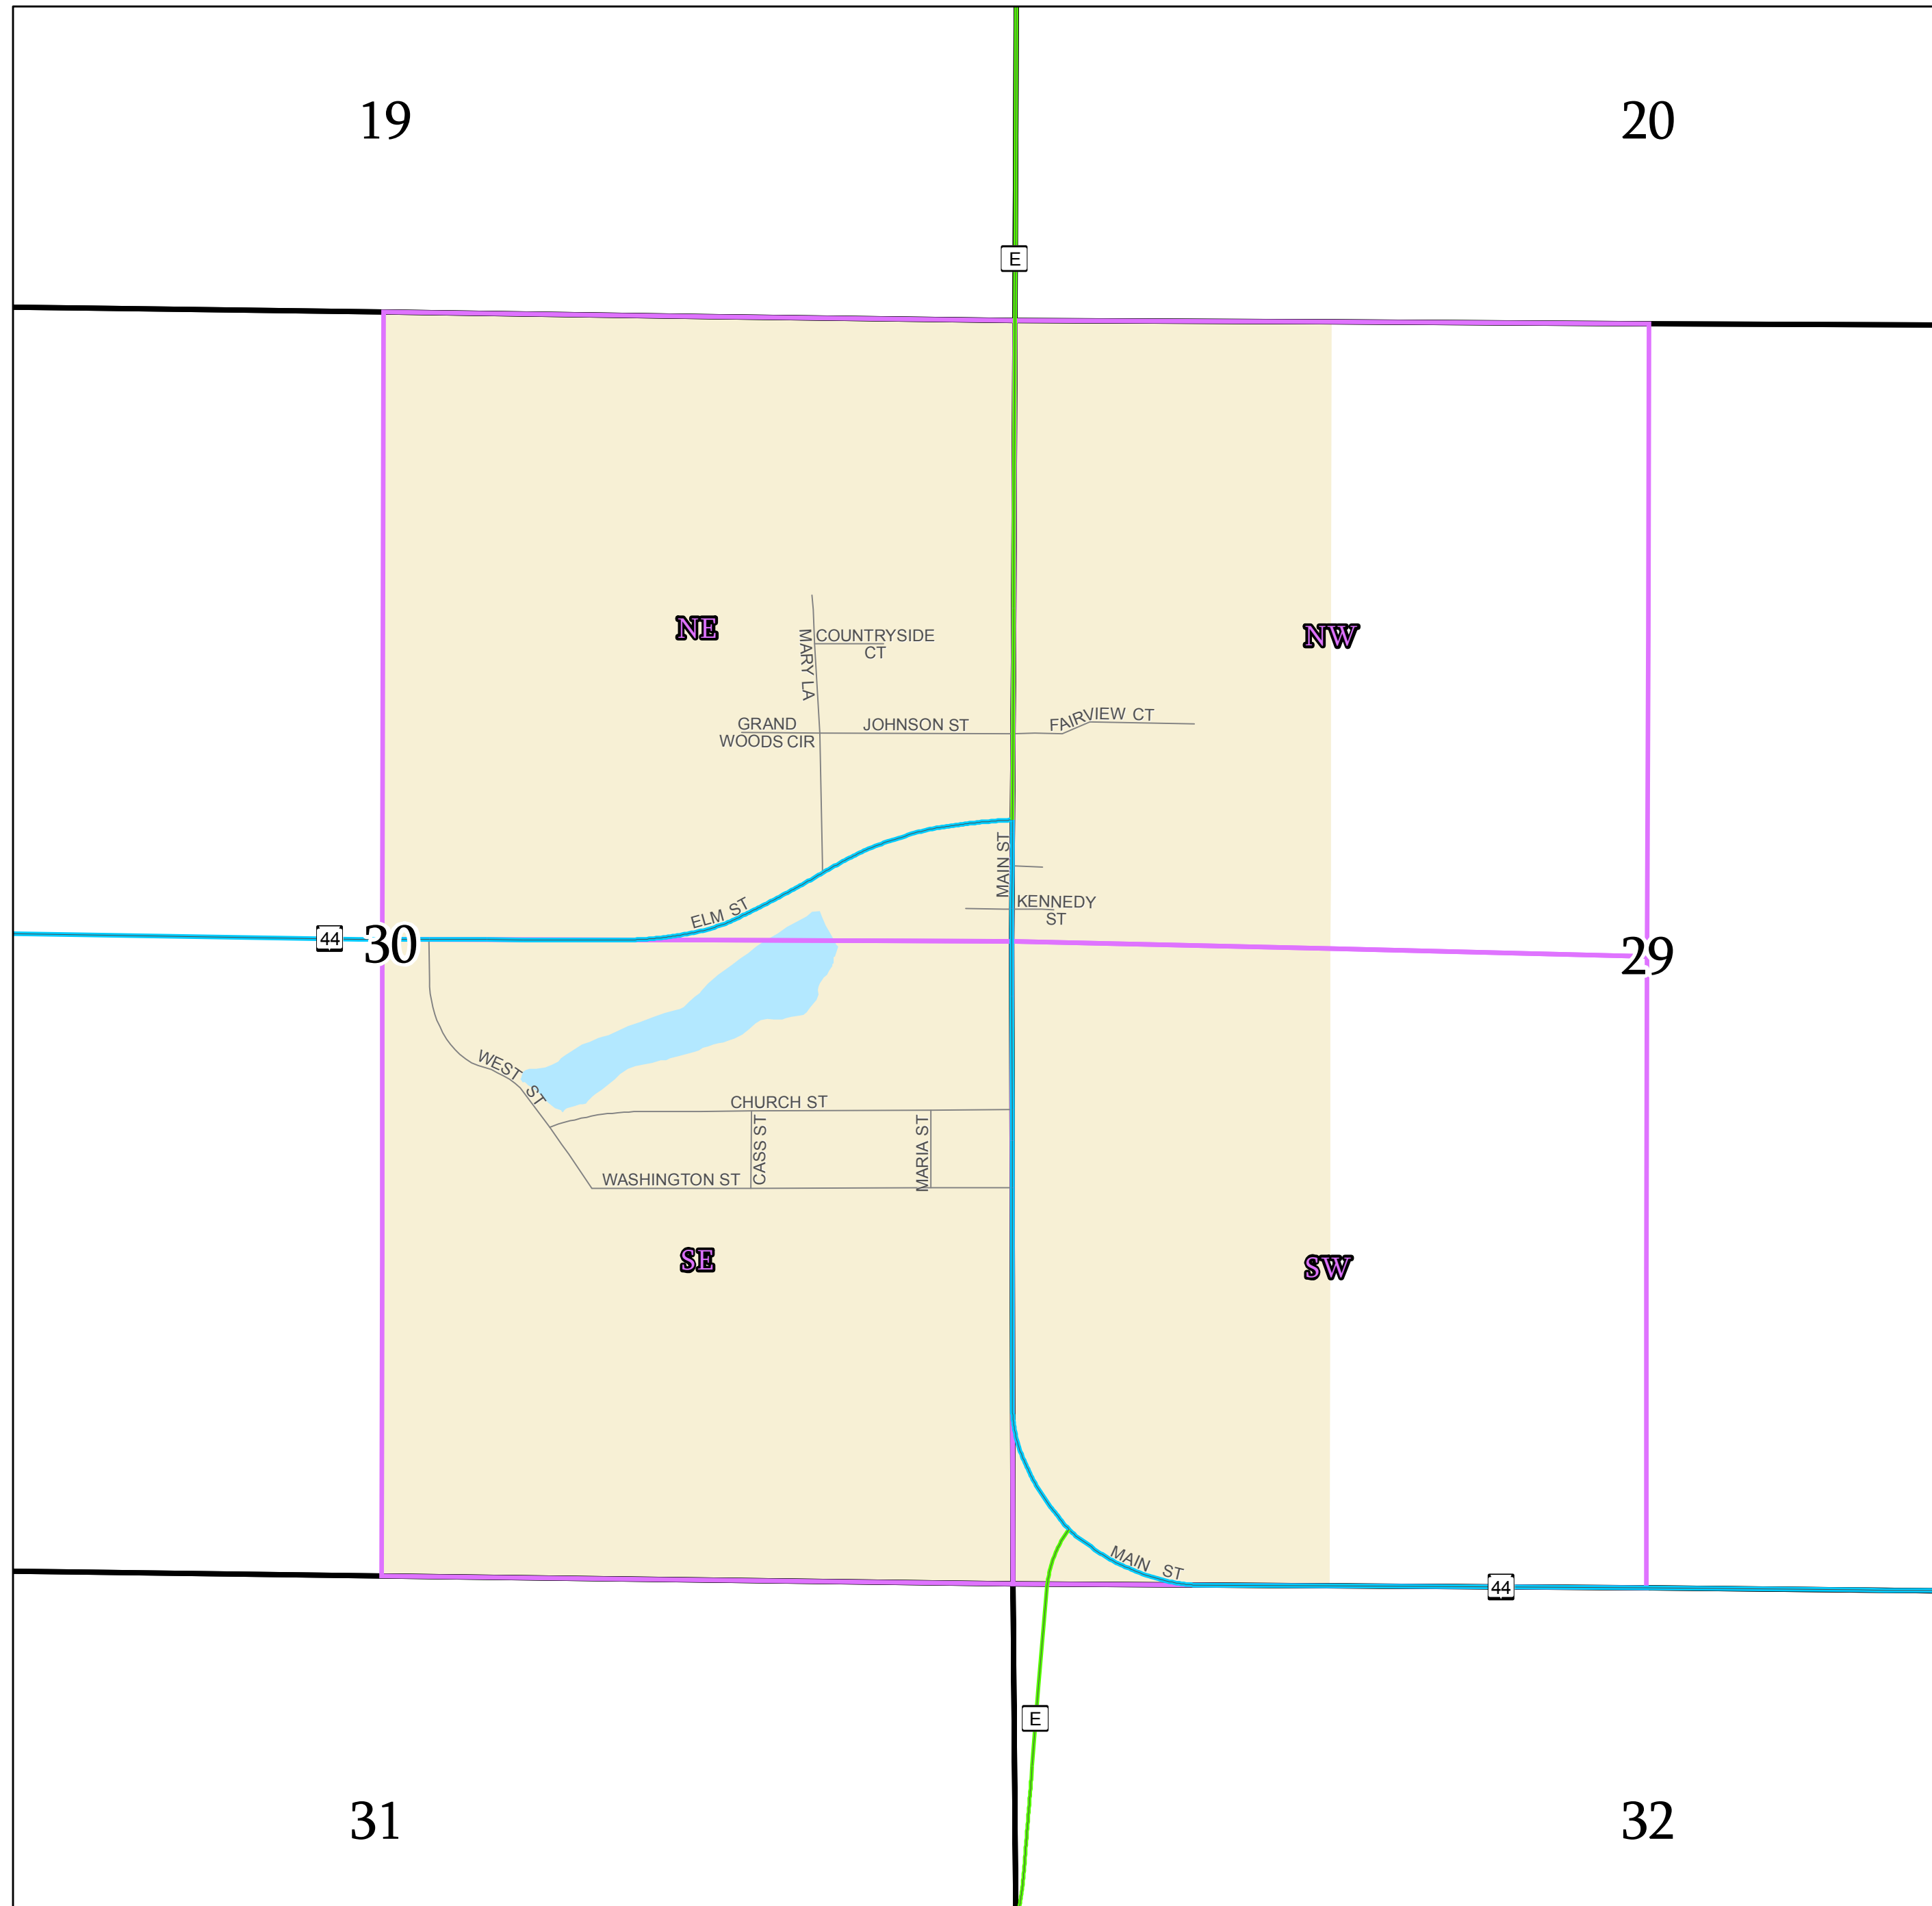

Village of Fairwater

Fond du Lac
County, WI

Town 15
Range 14

- US Highway
- State Highway
- County Highway
- Town Road
- Municipal Road
- Private Road
- Township
- Section
- Quarter Section
- City
- Village

Village of Fairwater

Fond du Lac
County, WI

NW ¼
Section 29
Town 15
Range 14

V04-15-14-29-00-000-00
Town Code Town Range Section ¼-¼ Section

06	05	02	01
07	08	03	04
10	09	14	13
11	12	15	16

- subdivision plat/CSM
- road row
- road centerline/parcel
- hydro/parcel
- parcel line
- road row (NPF)
- municipal boundary
- section
- quarter & quarter quarter
- easement
- - - lot line (NPF)
- - - hydro line (NPF)
- water meander
- vacation or dedication
- S plat of survey
- dedicated row
- vacated row
- fee simple row
- improvement only
- rail row
- vacated plat
- subdivision
- CSM
- open water

[Back to Village Main Page](#)

Village of Fairwater

Fond du Lac
County, WI

SW ¼
Section 29
Town 15
Range 14

V04-15-14-29-00-000-00
Town Code Town Range Section ¼-¼ Section

V04-15-14-99-00-000-00
Subdivision

06	05	02	01
07	08	03	04
10	09	14	13
11	12	15	16

- subdivision plat/CSM
- road row
- road centerline/parcel
- hydro/parcel
- parcel line
- road row (NPF)
- - - municipal boundary
- section
- quarter & quarter quarter
- - - easement
- - - lot line (NPF)
- - - hydro line (NPF)
- water meander
- vacation or dedication
- S plat of survey
- dedicated row
- vacated row
- fee simple row
- rail row
- vacated plat
- subdivision
- CSM
- open water