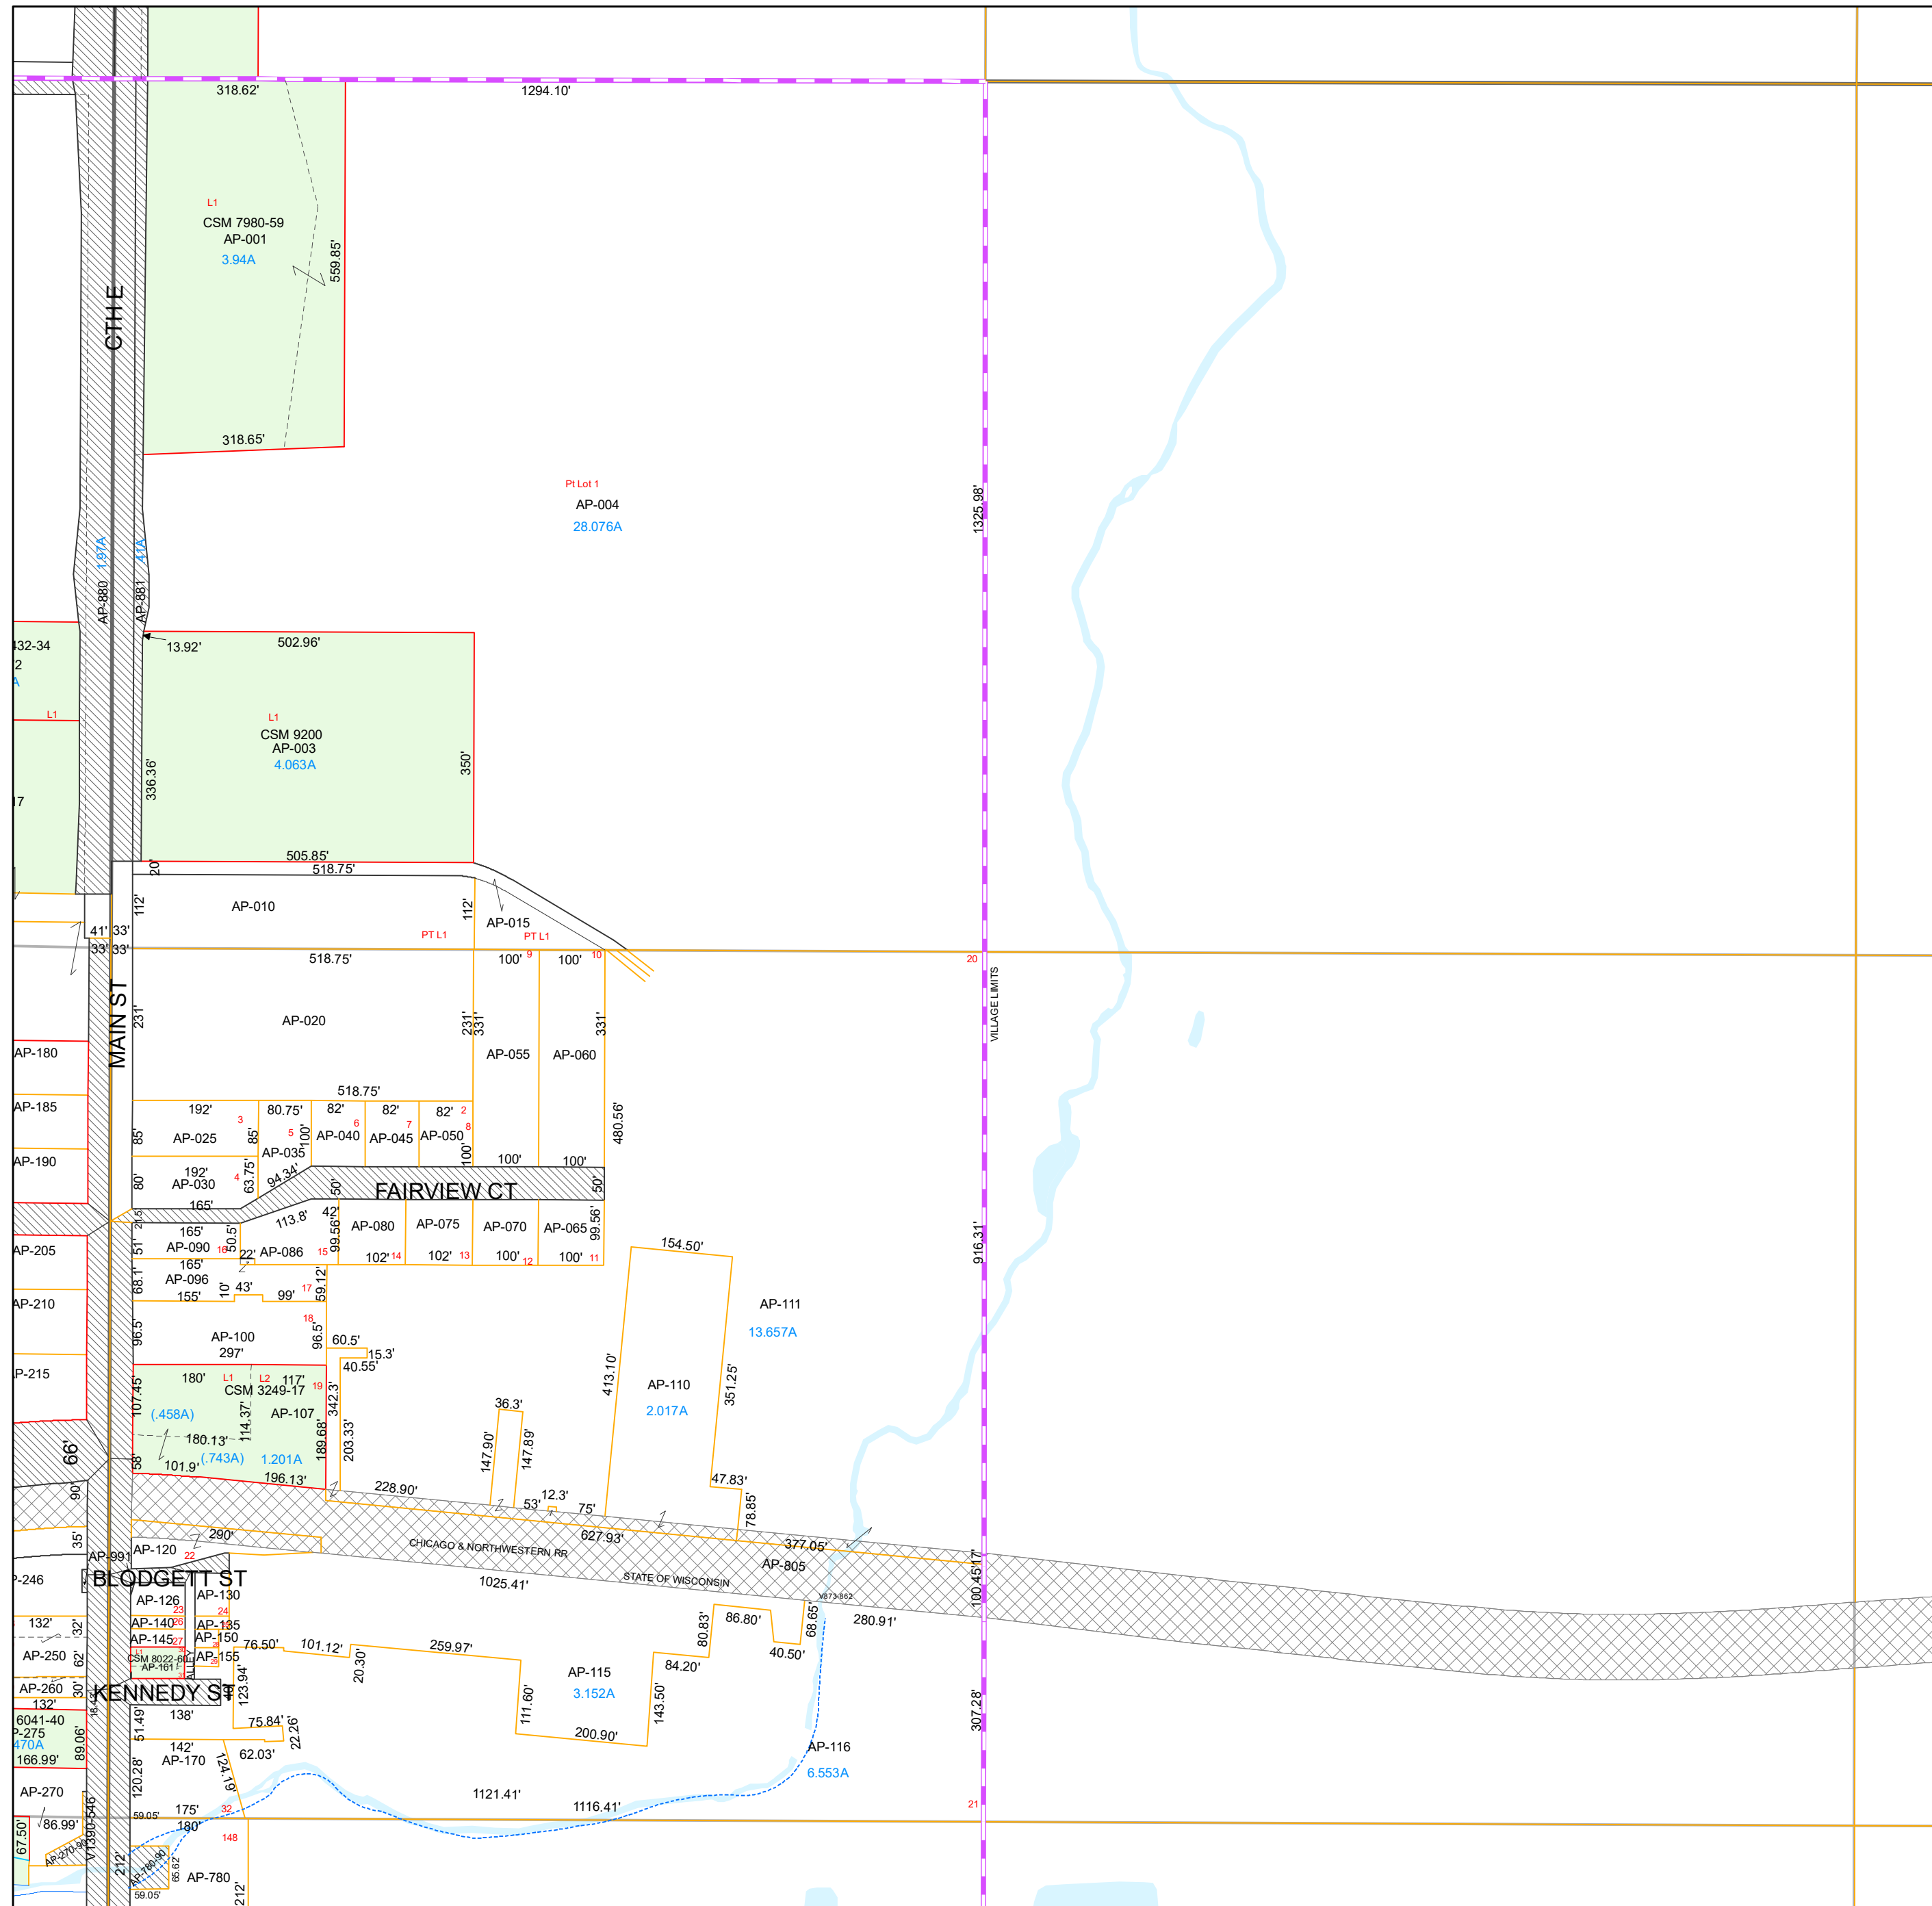

Village of Fairwater

Fond du Lac
County, WI

Town 15
Range 14

- US Highway
- State Highway
- County Highway
- Town Road
- Municipal Road
- Private Road
- Township
- Section
- Quarter Section
- City
- Village

Village of Fairwater

Fond du Lac
County, WI

NW ¼
Section 29
Town 15
Range 14

V04-15-14-29-00-000-00
Town Code Town Range Section ¼-¼ Section

06	05	02	01
07	08	03	04
10	09	14	13
11	12	15	16

- subdivision plat/CSM
- road row
- road centerline/parcel
- hydro/parcel
- parcel line
- road row (NPF)
- municipal boundary
- section
- quarter & quarter quarter
- easement
- - - lot line (NPF)
- - - hydro line (NPF)
- water meander
- vacation or dedication
- S plat of survey
- dedicated row
- vacated row
- fee simple row
- improvement only
- rail row
- vacated plat
- subdivision
- CSM
- open water

[Back to Village Main Page](#)

Village of Fairwater

Fond du Lac
County, WI

SW ¼
Section 29
Town 15
Range 14

V04-15-14-29-00-000-00
Town Code Town Range Section ¼-¼ Section

V04-15-14-99-00-000-00
Subdivision

06	05	02	01
07	08	03	04
10	09	14	13
11	12	15	16

- subdivision plat/CSM
- road row
- road centerline/parcel
- hydro/parcel
- parcel line
- road row (NPF)
- - - municipal boundary
- section
- quarter & quarter quarter
- - - easement
- - - lot line (NPF)
- - - hydro line (NPF)
- water meander
- vacation or dedication
- S plat of survey
- dedicated row
- vacated row
- fee simple row
- rail row
- vacated plat
- subdivision
- CSM
- open water