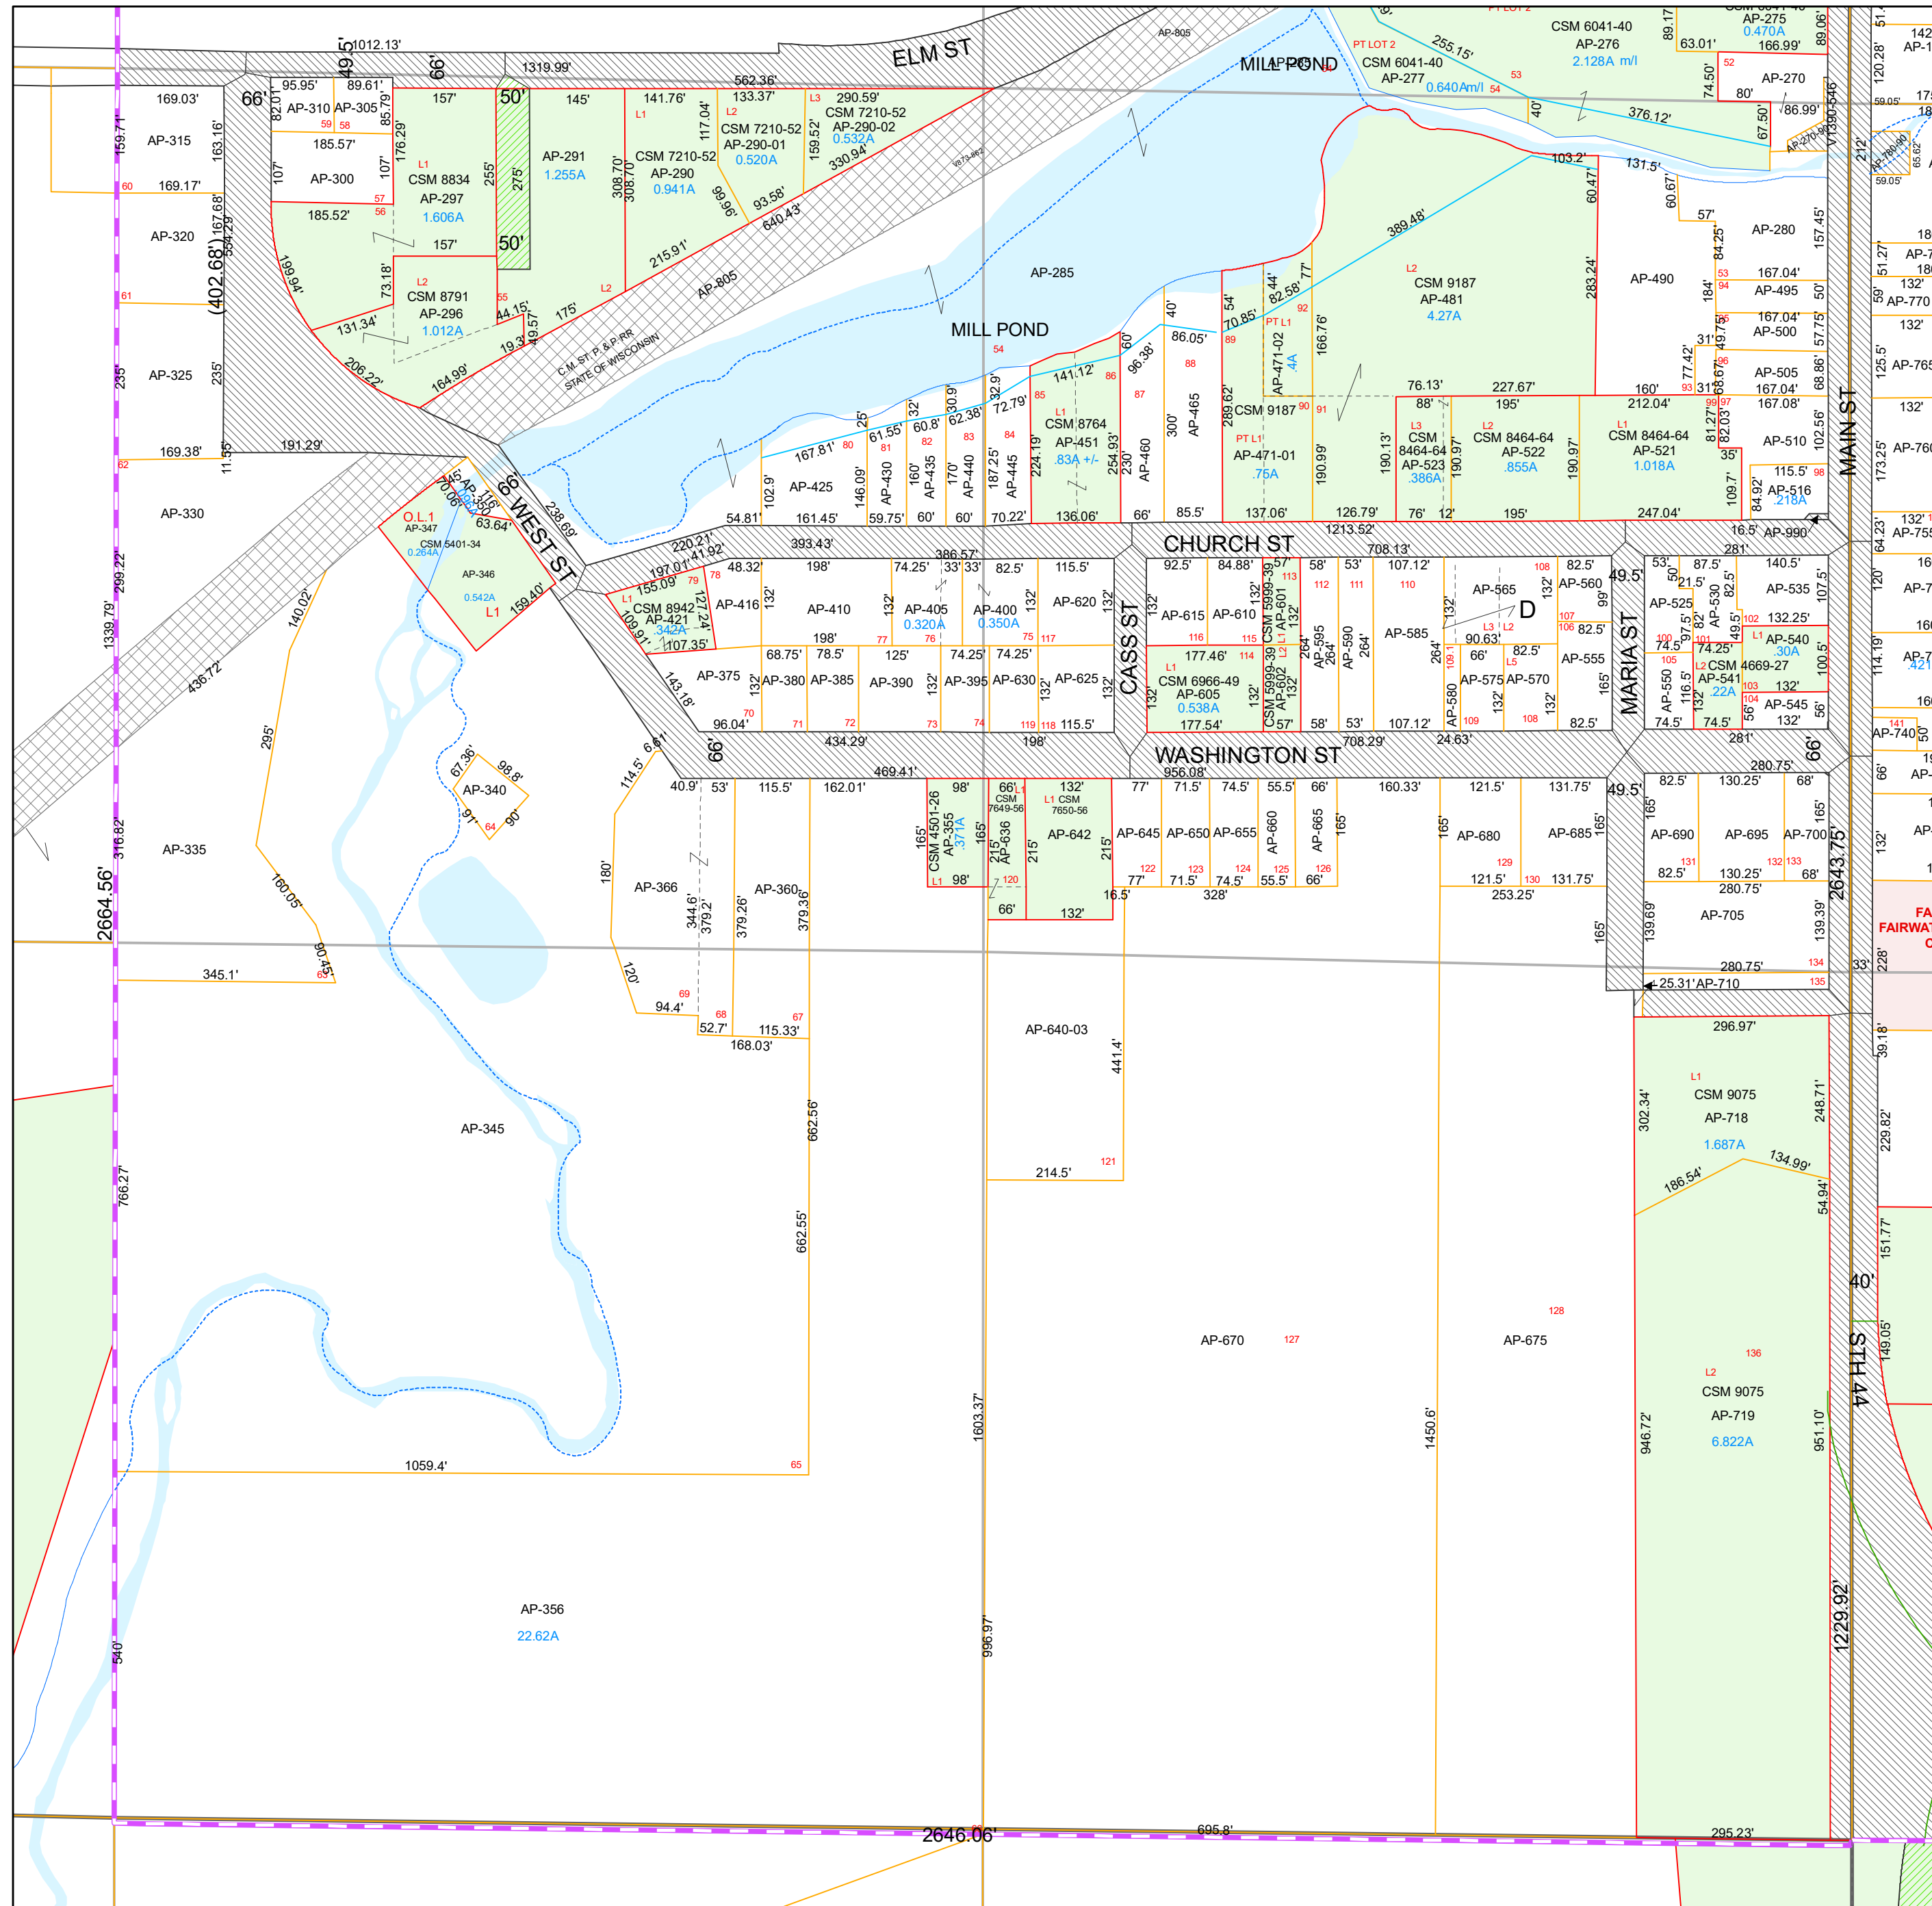

Village of Fairwater

Fond du Lac
County, WI

SE ¼
Section 30
Town 15
Range 14

V04-15-14-30-00-000-00
Town Code Town Range Section ¼-¼ Section

V04-15-14-99-00-000-00
Subdivision

06	05	02	01
07	08	03	04
10	09	14	13
11	12	15	16

- subdivision plat/CSM
- road row
- road centerline/parcel
- hydro/parcel
- parcel line
- road row (NPF)
- municipal boundary
- section
- quarter & quarter quarter
- easement
- - - lot line (NPF)
- hydro line (NPF)
- water meander
- vacation or dedication
- S plat of survey
- dedicated row
- vacated row
- fee simple row
- improvement only
- rail row
- vacated plat
- subdivision
- CSM
- open water

Map Date: Jan 15, 2026

Contact:
For more information, please contact:
Fond du Lac County, Wisconsin
Land Information Department
160 S. Macy Street
Fond du Lac, WI 54935
Phone (920) 929-3027

This drawing is neither a legally recorded map nor a survey and is not intended to be used as such. The information displayed is a compilation of records, information, and data obtained from various sources, and Fond du Lac County is not liable for its use or misuse.

[Back to Village Main Page](#)